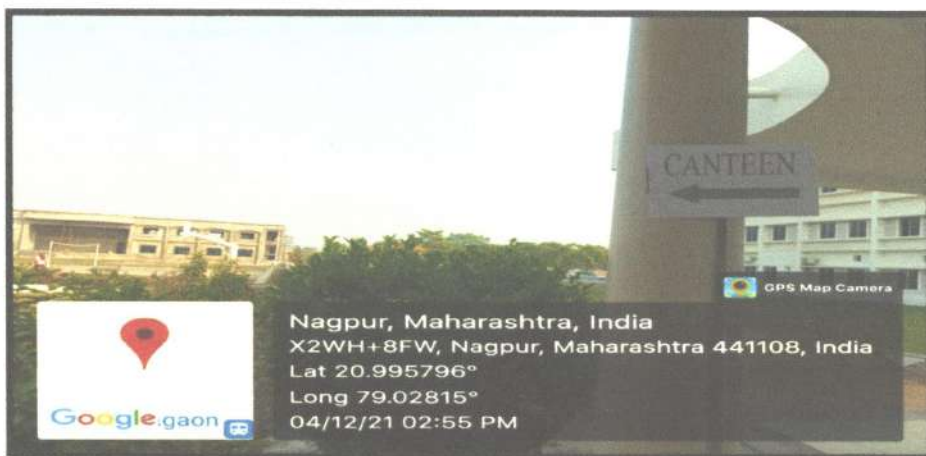

WAINGANGA COLLEGE OF ENGINEERING & MANAGEMENT

Near Gumgaon Railway Station, Dongargaon, Wardha Road, Nagpur - 441 114. (M.S.) INDIA
Tel.:07103 - 202007, 203728 Email:wcem@rediffmail.com, wcem4145@gmail.com, Website-www.wcem.in

An ISO 9001 : 2008 Certified Institute, Accredited by International Accreditation Organisation
Approved by AICTE, DTE, Govt. of Maharashtra & Affiliated to RTM Nagpur University, Nagpur.

Ref. :

Date :

3. Signage including tactile path, lights, display boards and signposts

Geotagged Photos

Signposts in the institute