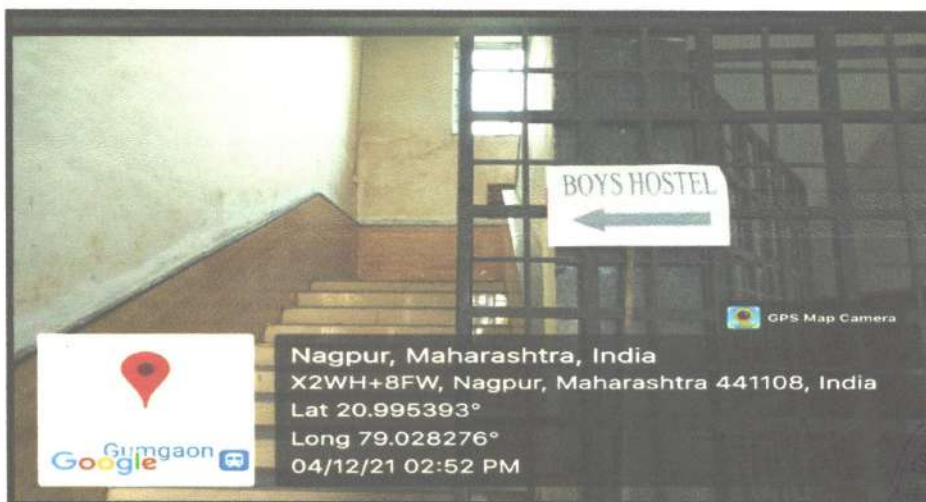

WAINGANGA COLLEGE OF ENGINEERING & MANAGEMENT

Near Gumgaon Railway Station, Dongargaon, Wardha Road, Nagpur - 441 114. (M.S.) INDIA
Tel.:07103 - 202007, 203728 Email:wcem@rediffmail.com, wcem4145@gmail.com, Website-www.wcem.in

An ISO 9001 : 2008 Certified Institute, Accredited by International Accreditation Organisation
Approved by AICTE, DTE, Govt. of Maharashtra & Affiliated to RTM Nagpur University, Nagpur.

Ref. :

Date :

3. Signage including tactile path, lights, display boards and signposts

Geotagged Photos

Signposts in the institute