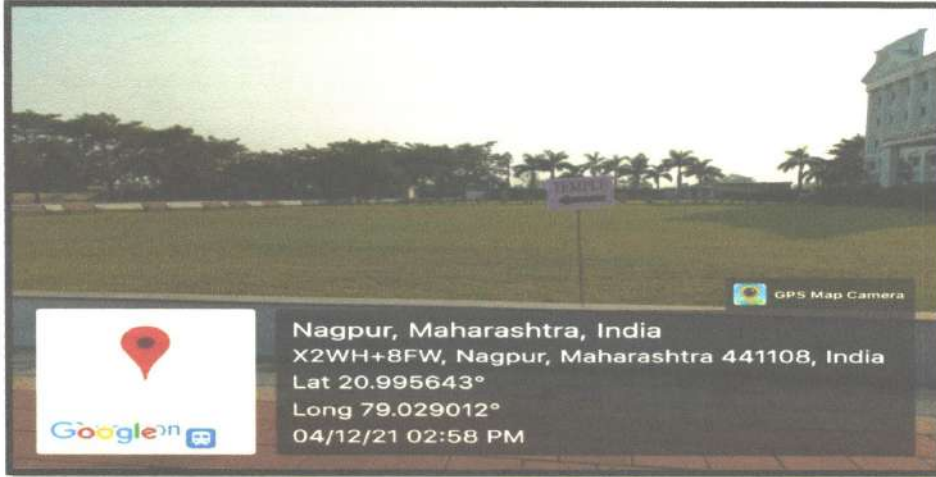

॥ विद्या परम् दैवतम् ॥

Wainganga Bahu-Uddeshiya Vikas Sanstha's

WAINGANGA COLLEGE OF ENGINEERING & MANAGEMENT

Near Gumgaon Railway Station, Dongargaon, Wardha Road, Nagpur - 441 114. (M.S.) INDIA
Tel.:07103 - 202007, 203728 Email:wcem@rediffmail.com, wcem4145@gmail.com, Website-www.wcem.in

An ISO 9001 : 2008 Certified Institute, Accredited by International Accreditation Organisation
Approved by AICTE, DTE, Govt. of Maharashtra & Affiliated to RTM Nagpur University, Nagpur.

Ref. :

Date :

Geotagged Photos